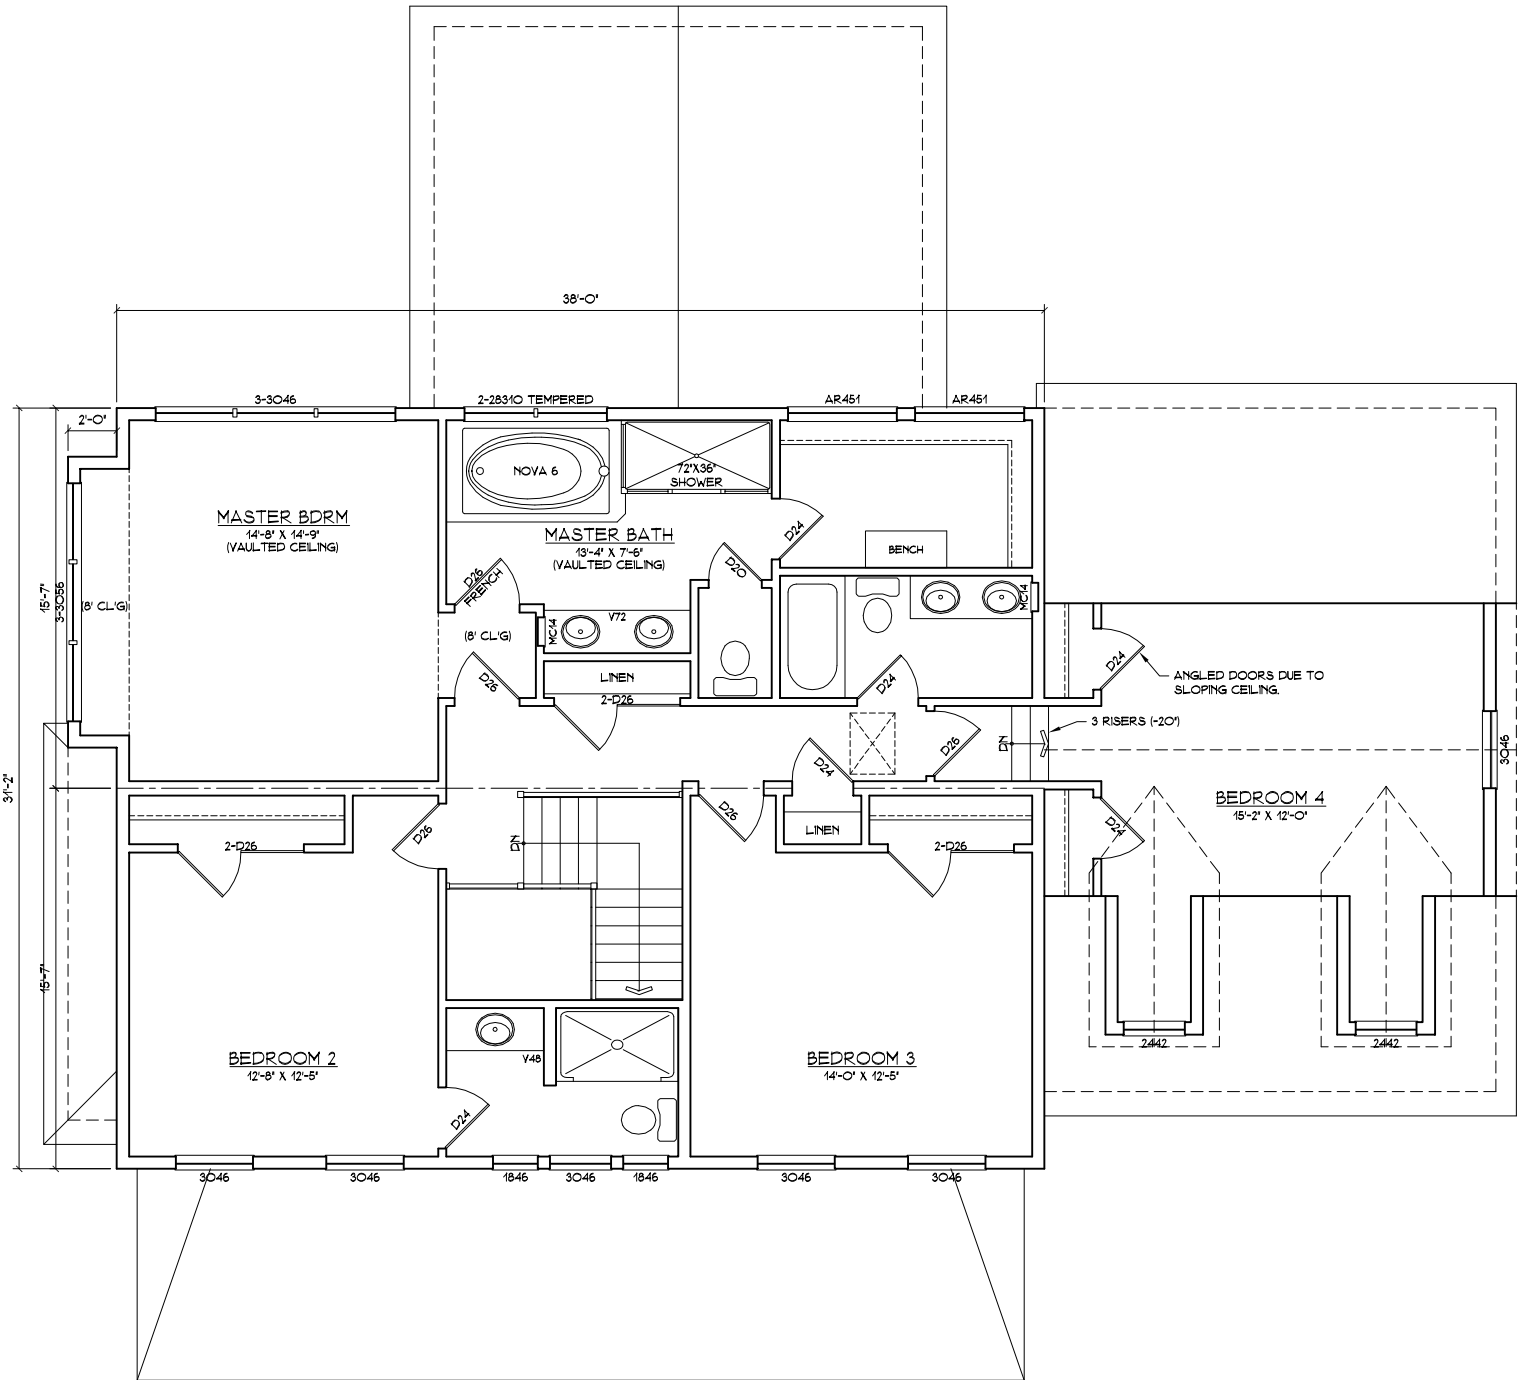

FRONT ELEVATION

COPYRIGHT 2014
CHERIDAN DESIGNS

RIGHT ELEVATION

COPYRIGHT 2014
CHERIDAN DESIGNS

REAR ELEVATION

COPYRIGHT 2014
CHERIDAN DESIGNS

LEFT ELEVATION

INTERIOR AREA	
SECOND FLOOR	= 4300
FIRST FLOOR	= 1491 SF
(GARAGE)	= 497 SF
TOTAL SF	= 3288 SF

FIRST FLOOR

COPYRIGHT 2014
CHERIDAN DESIGNS

SECOND FLOOR

COPYRIGHT 2014
CHERIDAN DESIGNS