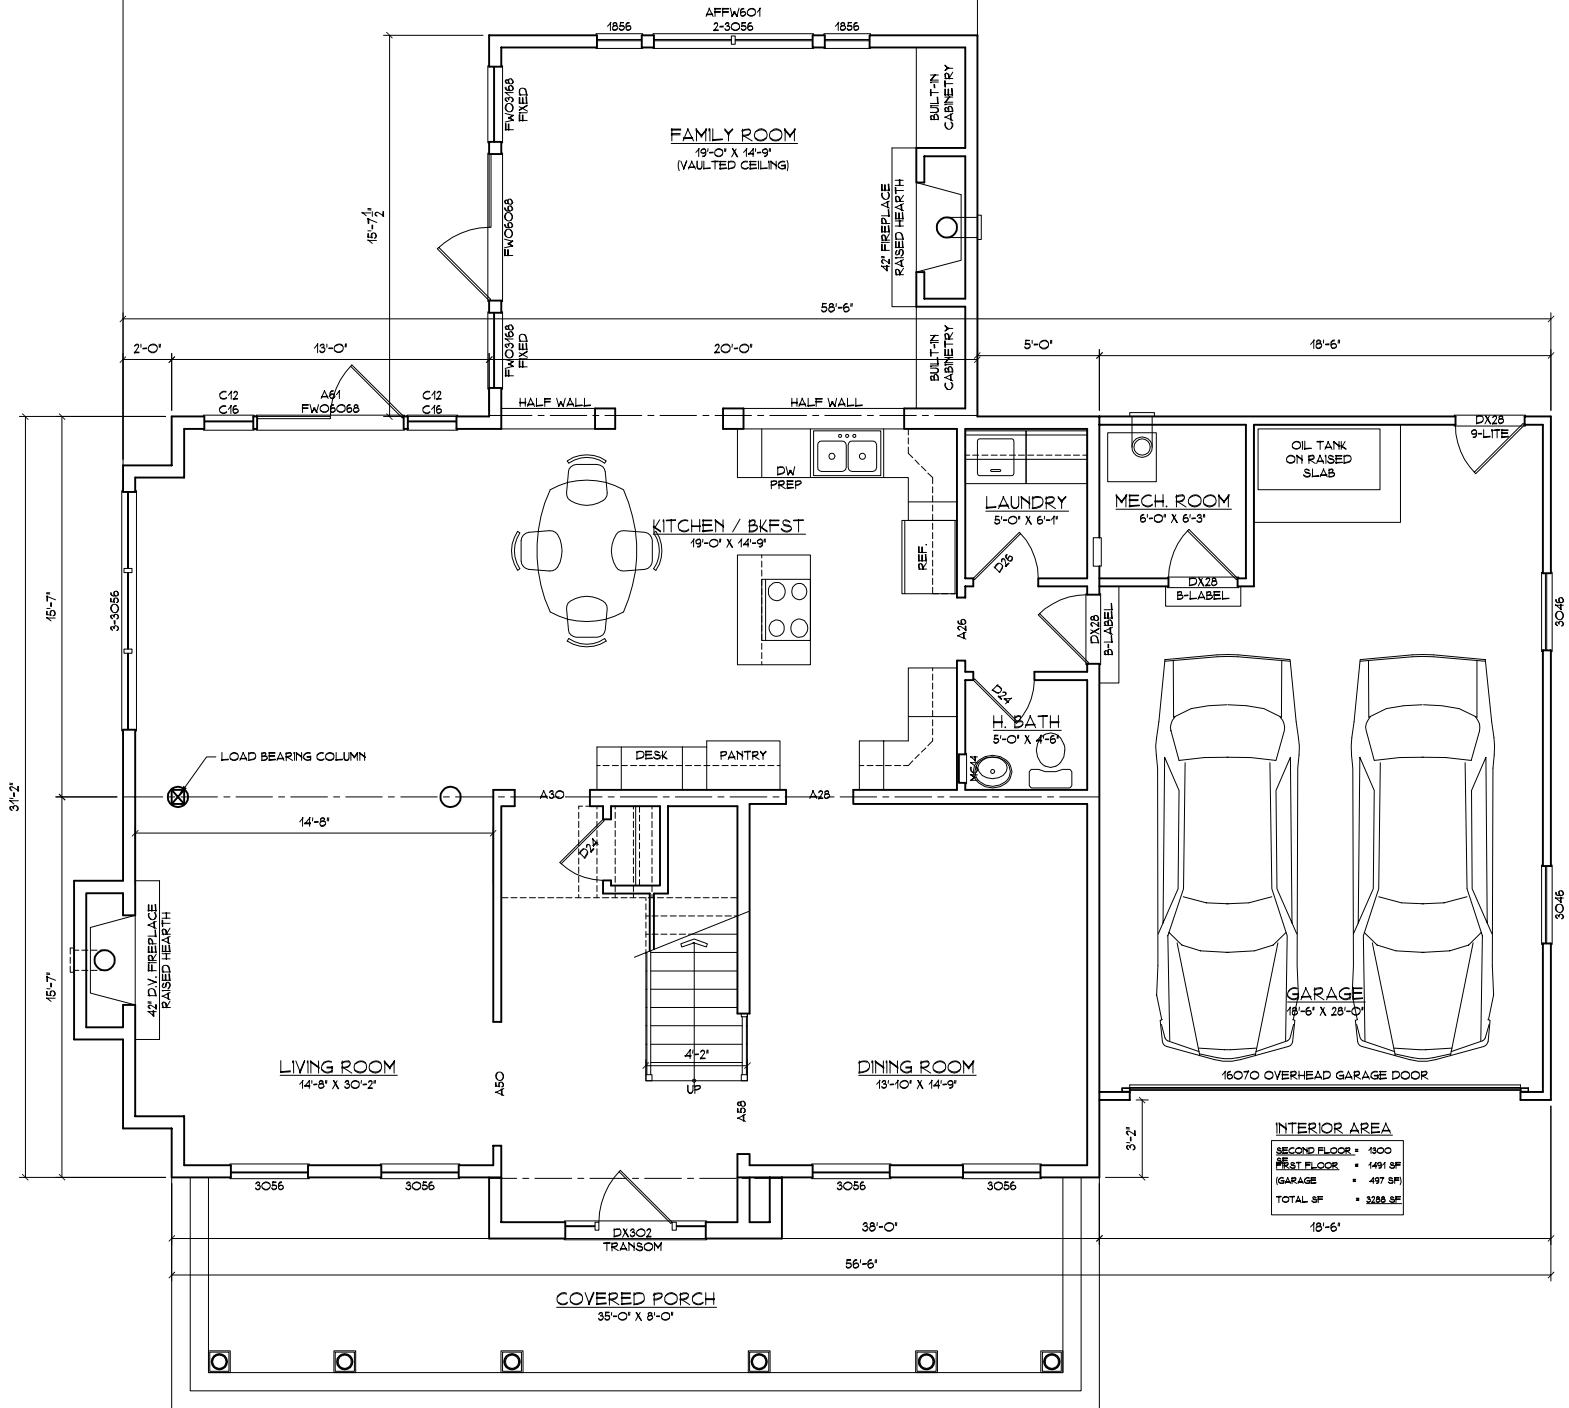

FRONT ELEVATION

COPYRIGHT 2014
CHERIDAN DESIGNS

RIGHT ELEVATION

COPYRIGHT 2014
CHERIDAN DESIGNS

REAR ELEVATION

COPYRIGHT 2014
CHERIDAN DESIGNS

LEFT ELEVATION

INTERIOR AREA	
SECOND FLOOR	= 4300
FIRST FLOOR	= 1491 SF
(GARAGE)	= 497 SF
TOTAL SF	= 3288 SF

FIRST FLOOR

COPYRIGHT 2014
CHERIDAN DESIGNS

SECOND FLOOR

COPYRIGHT 2014
CHERIDAN DESIGNS