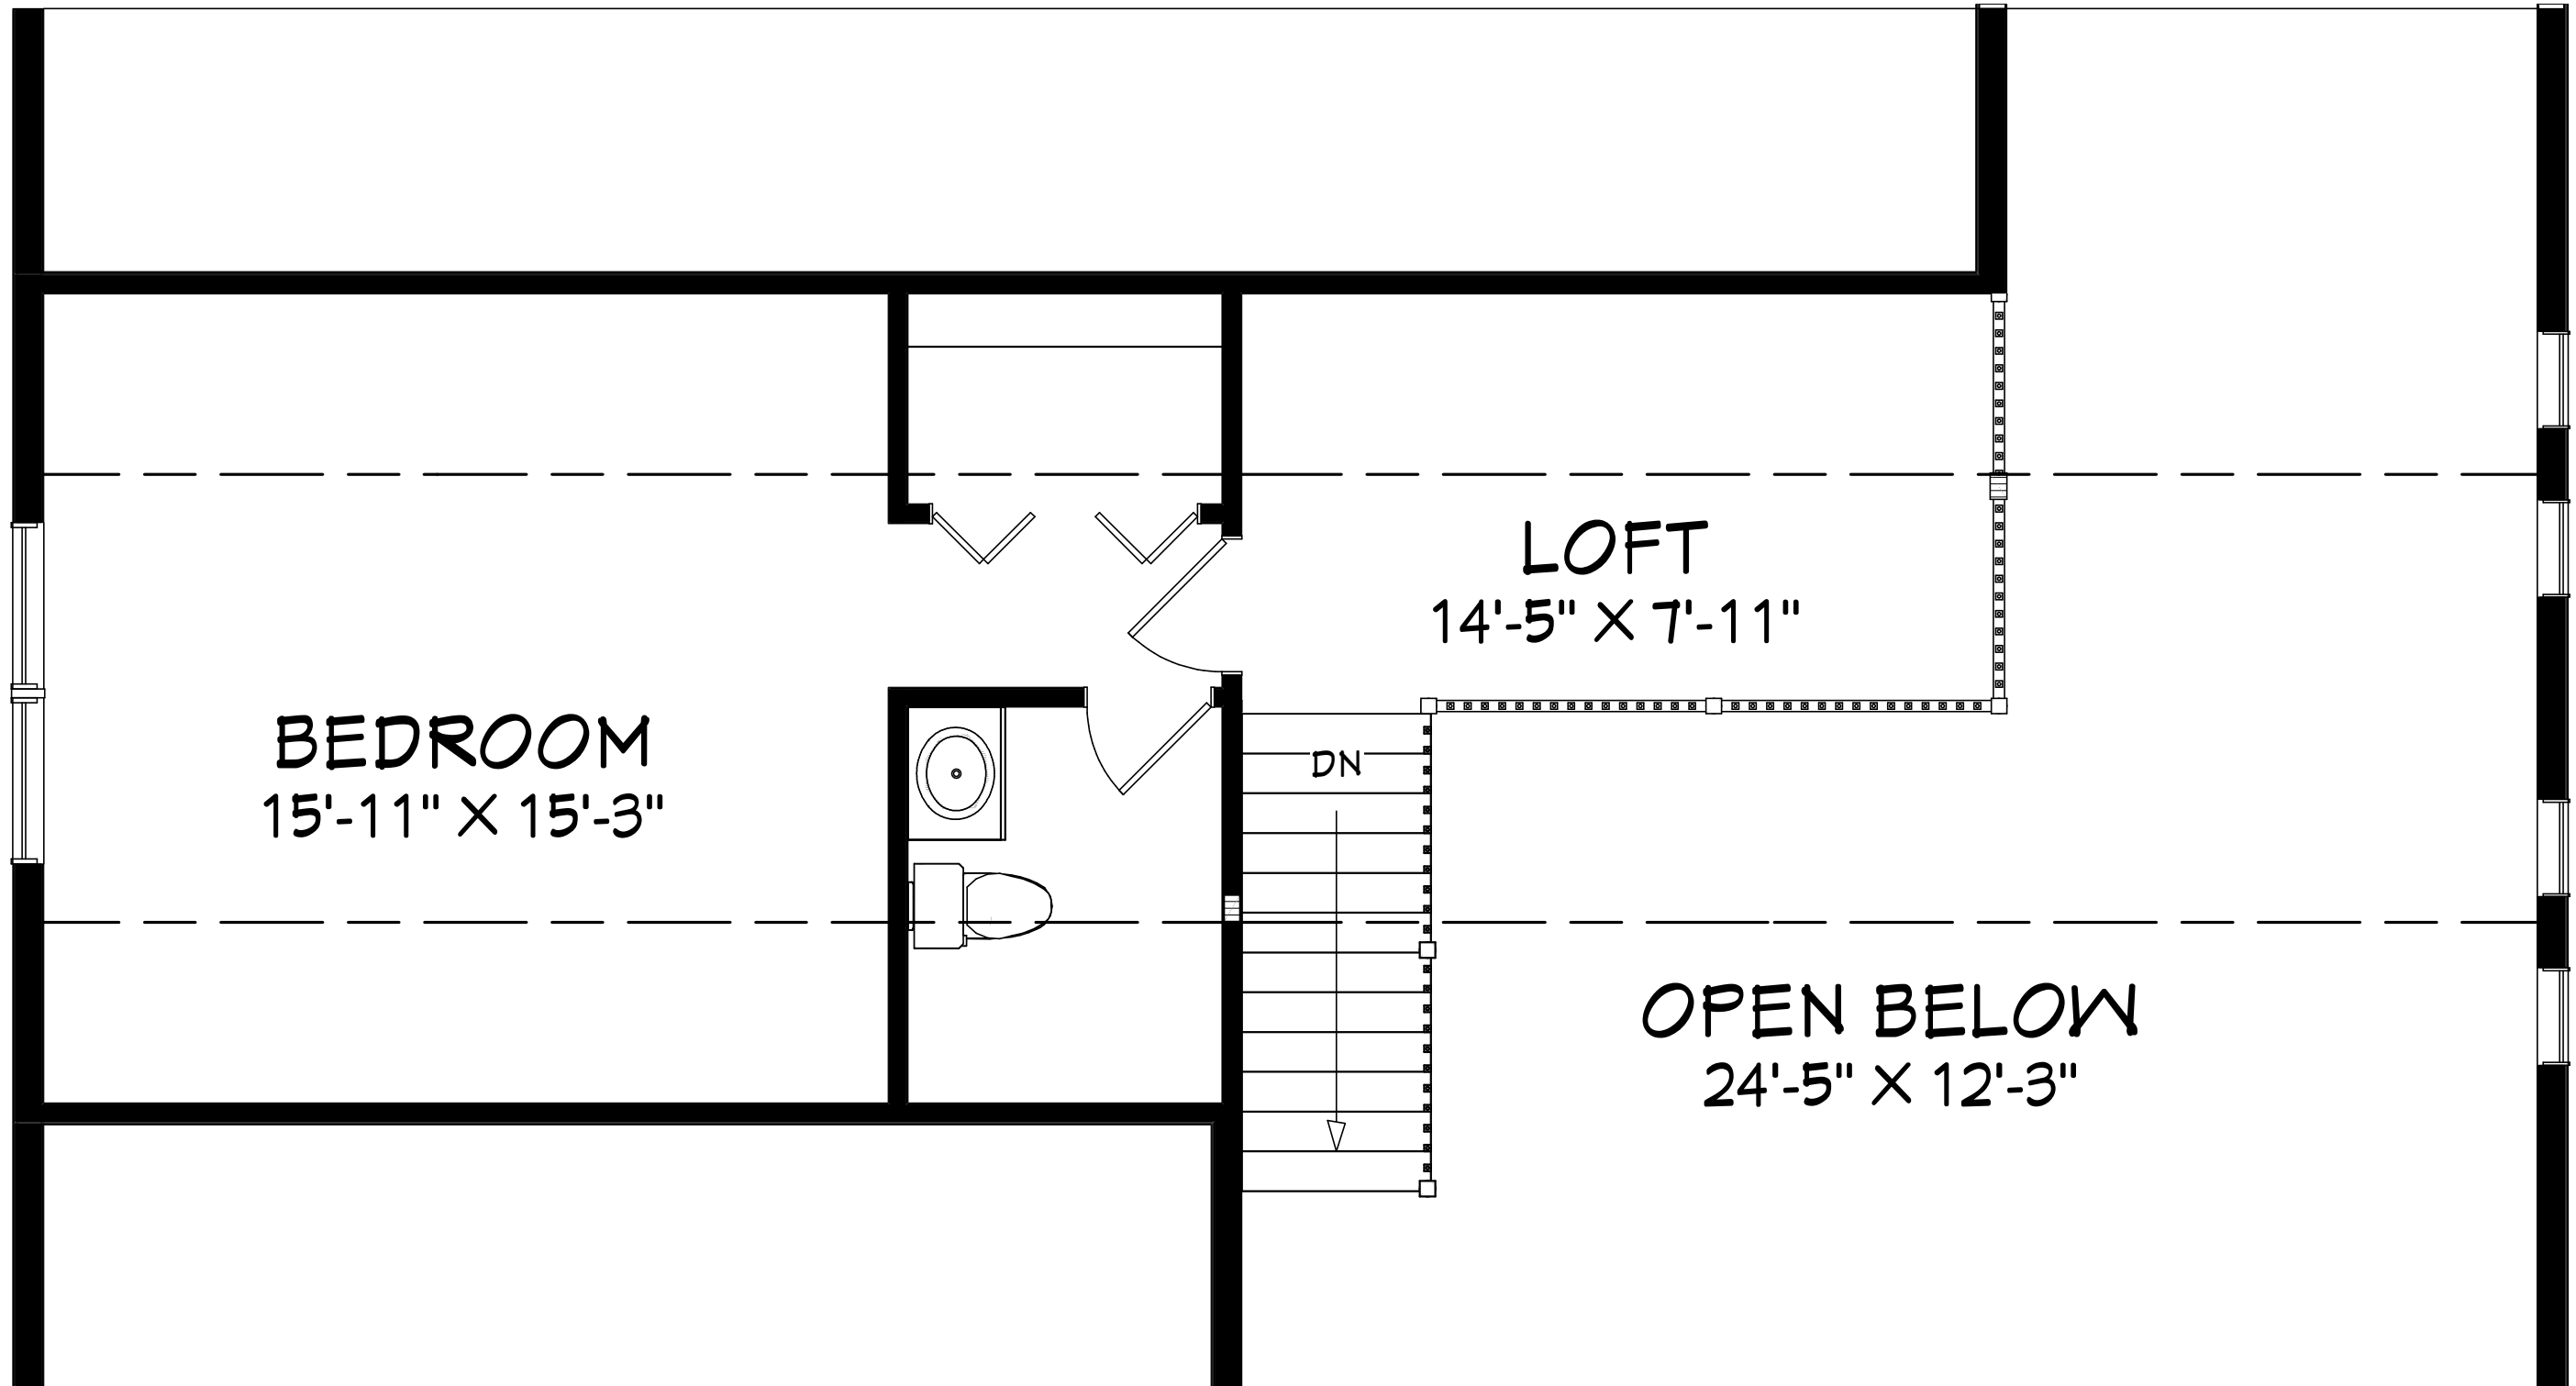

48'

26'

**BEDROOM**  
11'-0" X 12'-3"

**DINING**  
10'-0" X 12'-6"

**KITCHEN**  
11'-9" X 12'-3"

**MASTER BDRM**  
15'-10" X 9'-10"

**LIVING**  
24'-5" X 12'-3"

UP

**BEDROOM**  
15'-11" X 15'-3"

**LOFT**  
14'-5" X 7'-11"

**OPEN BELOW**  
24'-5" X 12'-3"

DN