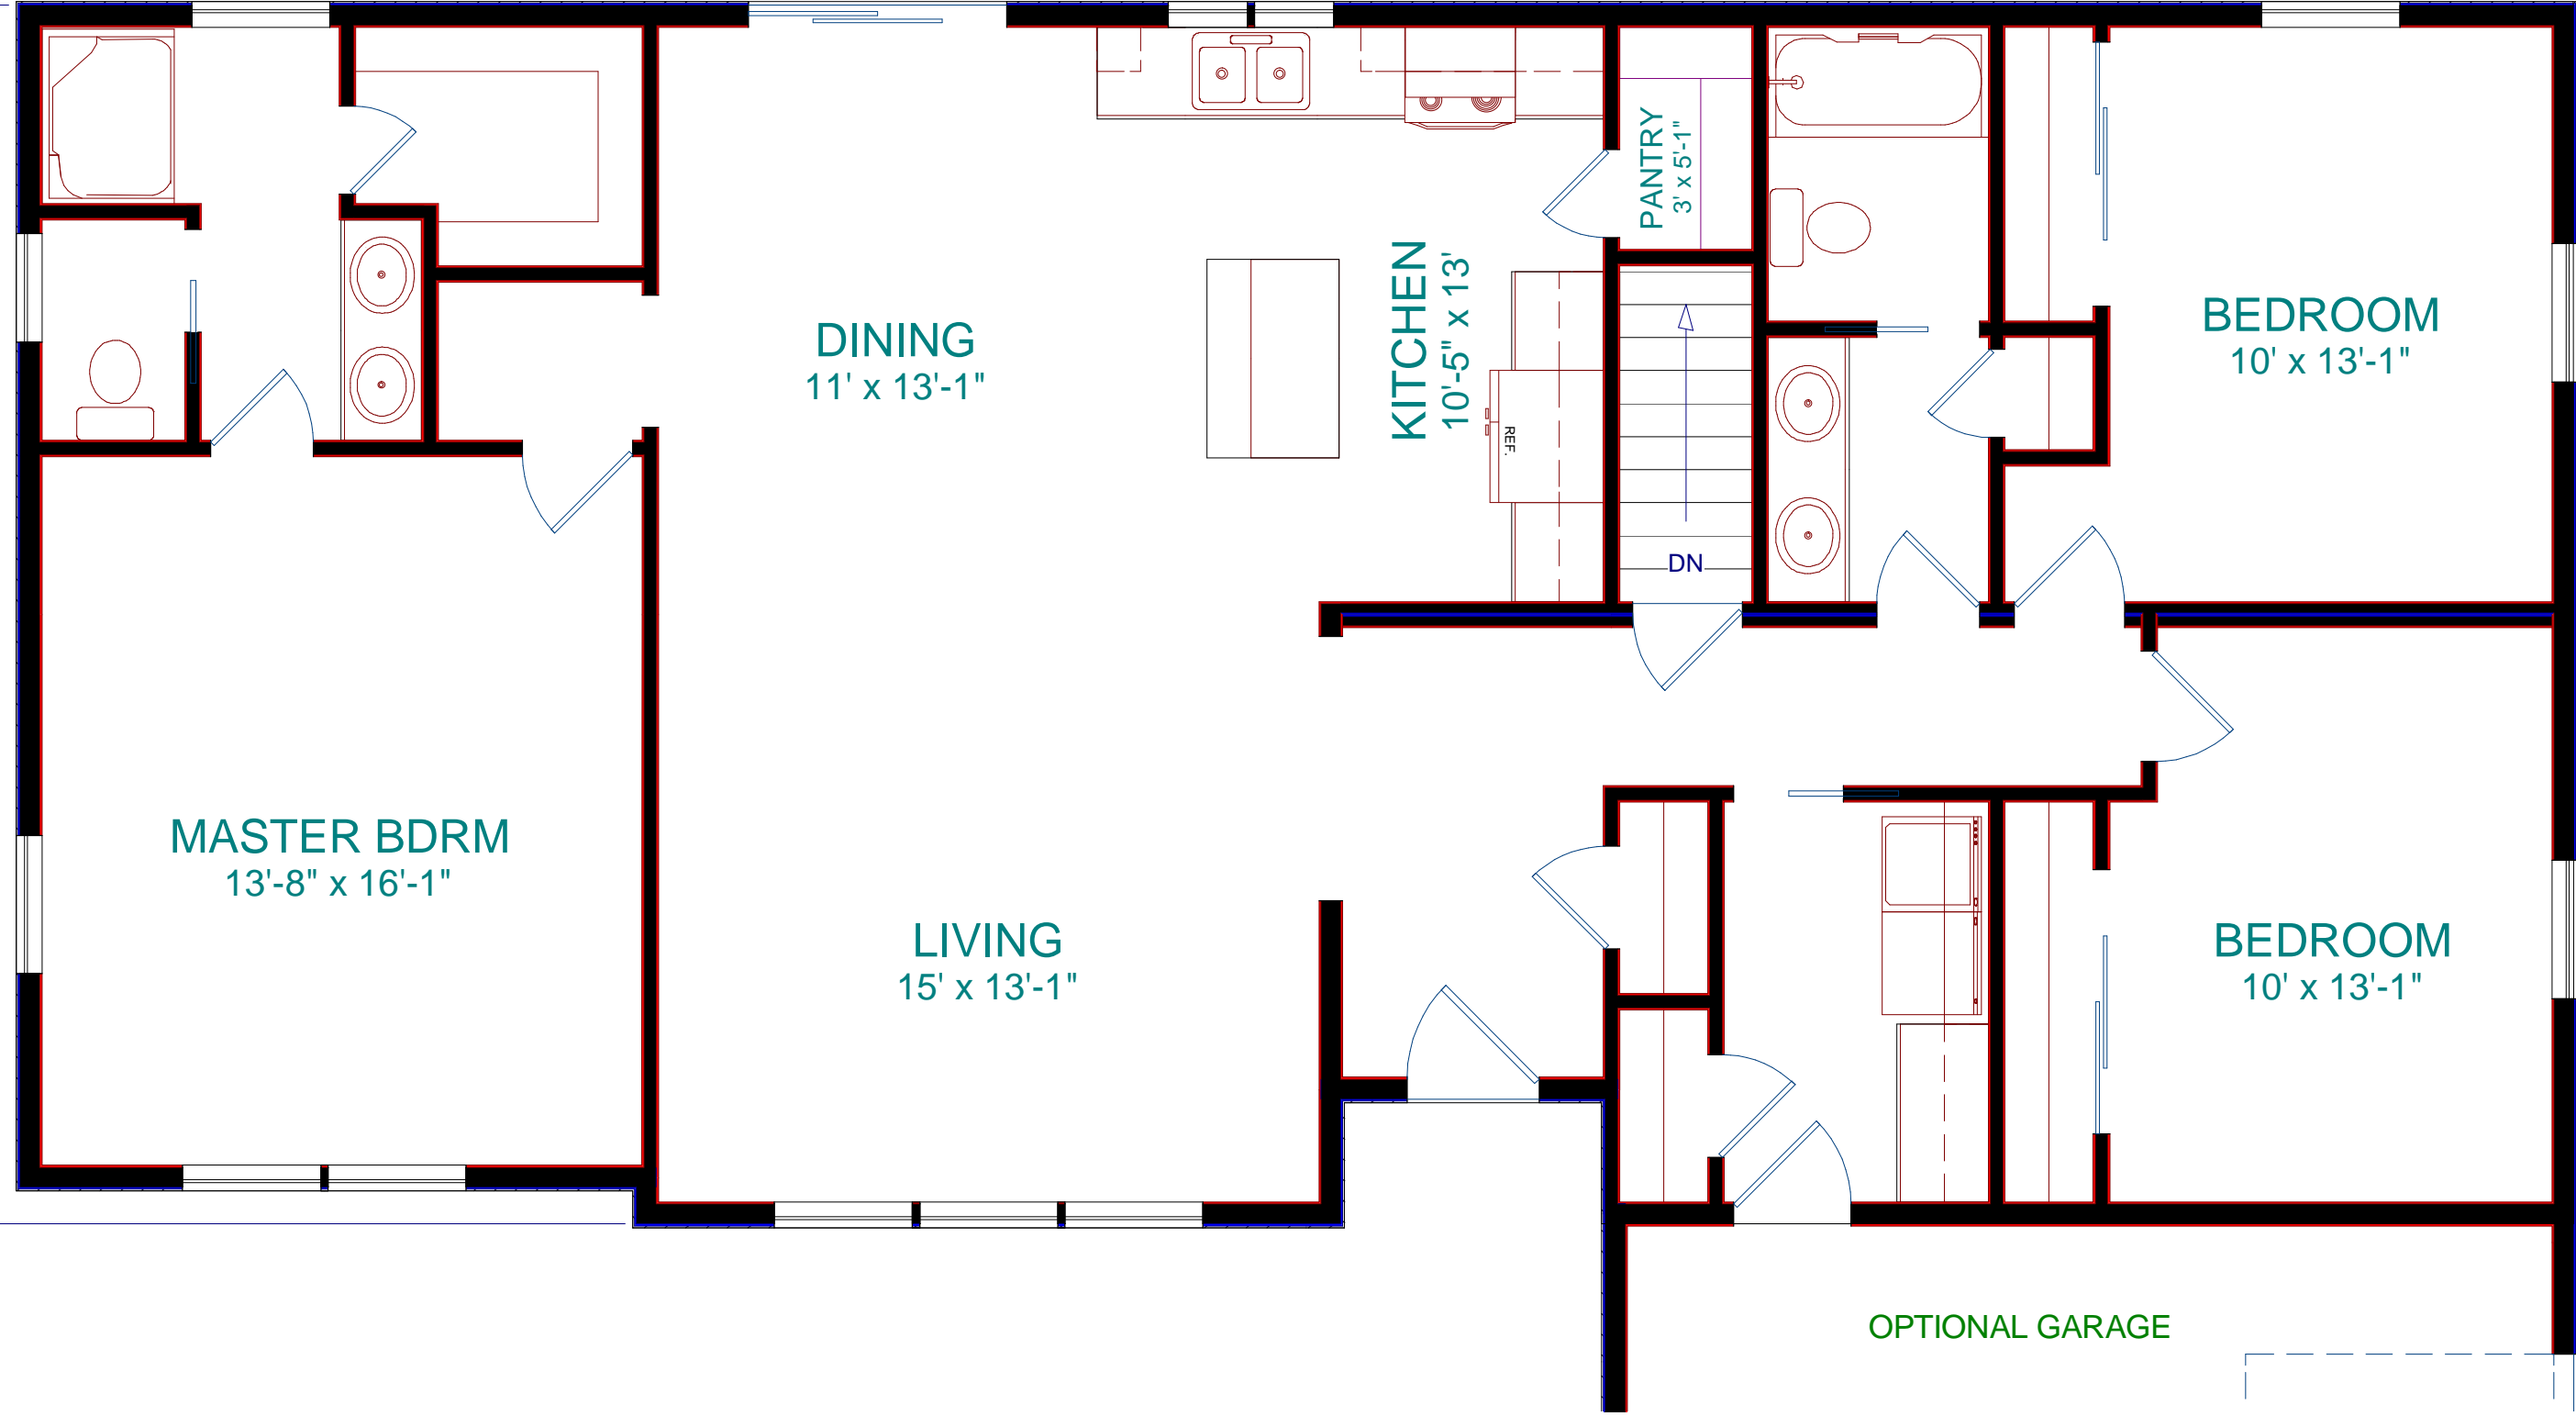

58'

27'-8"

DINING
11' x 13'-1"

KITCHEN
10'-5" x 13'

PANTRY
3' x 5'-1"

BEDROOM
10' x 13'-1"

MASTER BDRM
13'-8" x 16'-1"

LIVING
15' x 13'-1"

BEDROOM
10' x 13'-1"

OPTIONAL GARAGE

DN

REF.